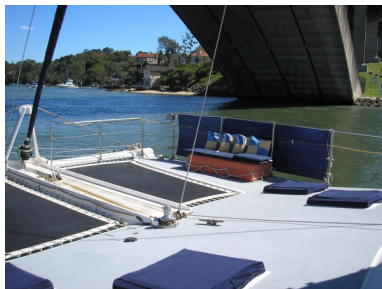

## 48 Foot Catamaran

Our 48 foot sailing catamaran caters for up to 28 passengers and two crew members. The stability of this boat makes it an ideal way to cruise Sydney Harbour for all types events!

Eastcoast Sailing provides excellent personalised service at competitive rates. Our professional skippers and friendly deck hands will make your event fun and truly memorable.

### Features

Our Catamaran provides an expansive open area for your cruise. Relax on the front deck (including two trampolines for sun bathing), or enjoy the large amount of seating down both sides. There is also a large undercover area in the rear cockpit and a large saloon two steps below the main deck with a dining table.

Other features include: A fully equipped galley, new four burner BBQ, integrated sound system (including IPOD, CDs/MP3's, DVD/TV and microphone), two large ice chests and on board amenities will make your time on the water as luxurious as you ever dreamed possible.

She has two sets of steps leading right down into the water, making a swim accessible for all who choose to do so.