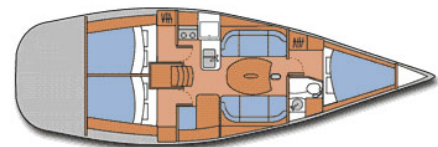

Share the Eastcoast Sailing Experience!